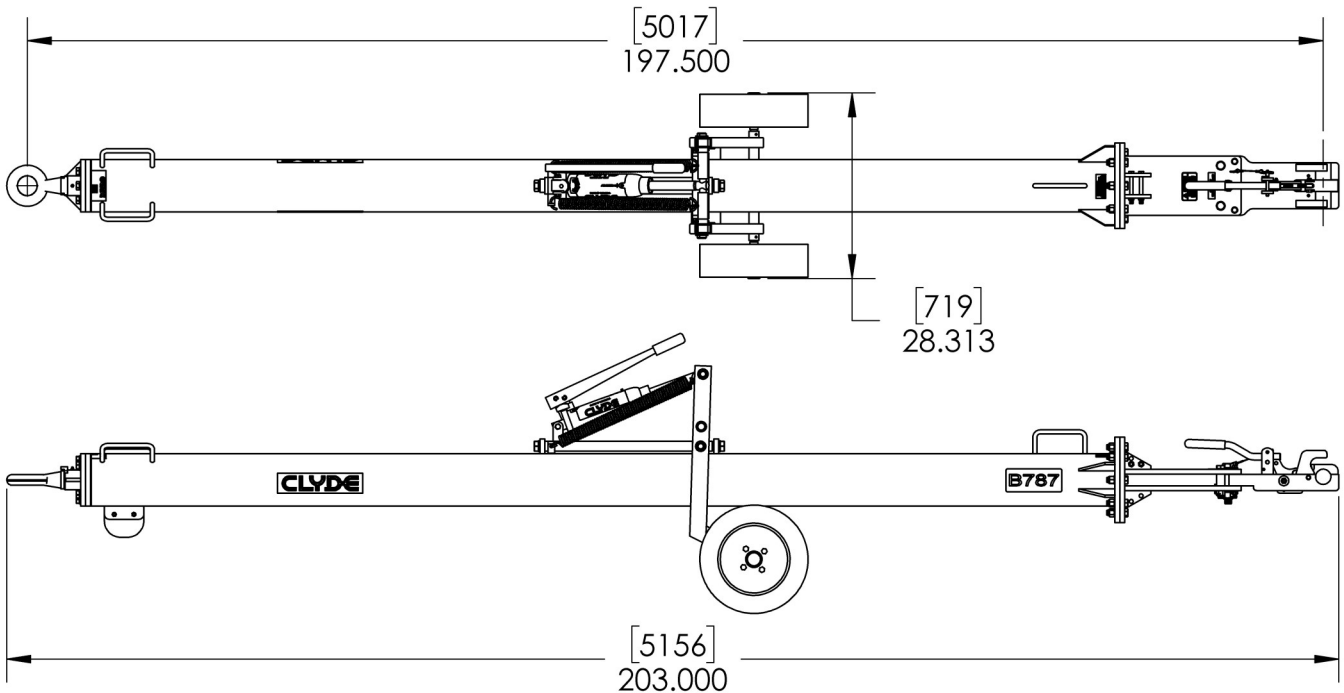

15F3345

B787/777 Towbar

Building Quality Ground Support Products Since 1961

- 8" OD x 8' High strength steel tube
- Fully retractable hydraulic running gear for adjustable height
- Safety lock system to avoid separation from aircraft
- Durable powder coat paint
- Quality shear bolts for aircraft protection
- Extra set of shear bolts included
- Pneumatic tires
- Options:
 - Solid tires
 - Cushioned lunette assembly
- Model Fits:
 - B787 (All Series)
 - B777

CLYDE

Clyde Machines
P.O. Box 194
1150 Hwy 55 N.
Glenwood, MN 56334 USA
(320) 634-4504
(320) 634-4506 Fax

www.clydemachines.com

15F3345

B787/777 Towbar

Shipping Information

- Shipping Dimensions:
 - Weight — 750 lbs.
 - Length — 203"
 - Width — 29"
 - Height — 25"
- Crated Dimensions:
 - Weight — 1135 lbs.
 - Length — 208"
 - Width — 26"
 - Height — 36"