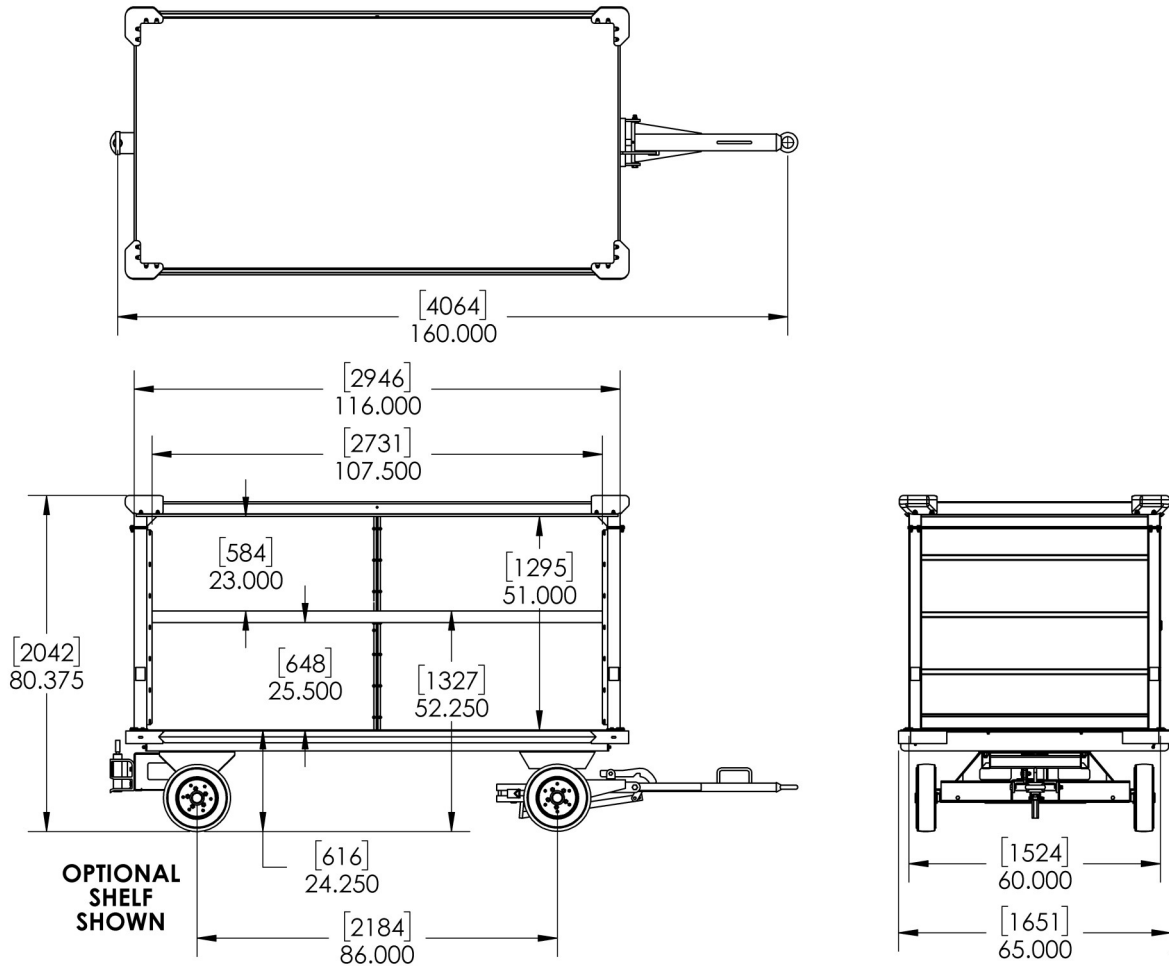

15F3450

Baggage Cart

Building Quality Ground Support Products Since 1961

- 5' x 10' knockdown baggage cart
- 8,000 lb. capacity with standard solid tires
- Pneumatic tire option, reduces capacity to 4,000 lbs.
- Box configuration:
 - Both sides open or right or left hand open
- Fifth wheel steering with towbar actuated parking brake
- E-type rear hitch
- Reinforced vinyl curtains
- Max speed 20 mph (32 kph)
- Durable powder coat finish
- Optional center shelf

CLYDE

Clyde Machines
P.O. Box 194
1150 Hwy 55 N.
Glenwood, MN 56334 USA
(320) 634-4504
(320) 634-4506 Fax

www.clydemachines.com

15F3450

Baggage Cart

Shipping Information

- Dimensions:
 - Weight - 1580 lbs.
 - Length - 145" (Towbar up)
 - Width - 65"
 - Height (normal) - 78.5"
 - Can stack 5 knockdowns