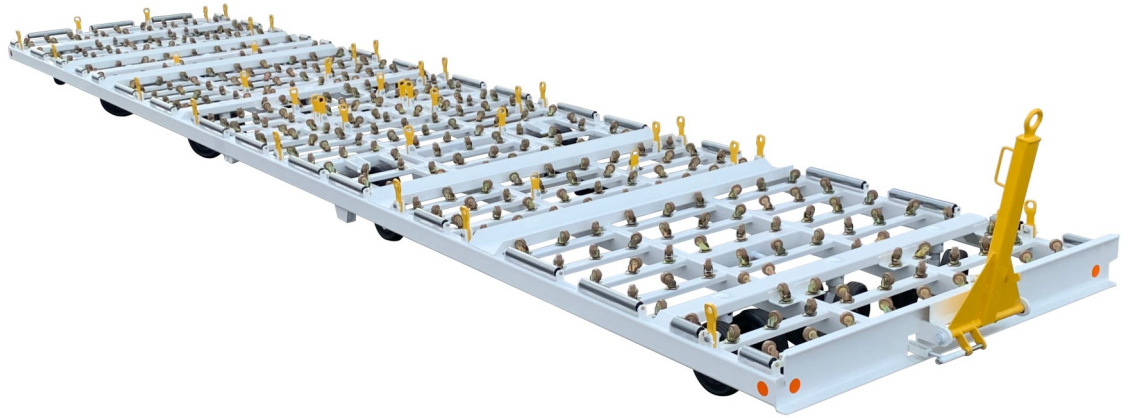

15F3925

40' Pallet Trailer

Building Quality Ground Support Products Since 1961

- Capacity 50,000 lbs.
- Holds up to (4) 96" x 196", (4) 88" x 125", (2) 96" x 238.5", and (1) 96" x 519" Pallets
- Towbar actuated brake system
- (36) 4.00 x 8 3 stage solid tires on 7 ga. rim
- Lead on rollers
- Epoxy powder coat

CLYDE

Clyde Machines
P.O. Box 194
1150 Hwy 55 N.
Glenwood, MN 56334 USA
(320) 634-4504
(320) 634-4506 Fax

www.clydemachines.com

15F3925

40' Pallet Trailer

Shipping Information

- Shipping Dimensions:
 - Weight - 9,520 lbs.
 - Length - 558"
 - Width - 206"
 - Height - 62"