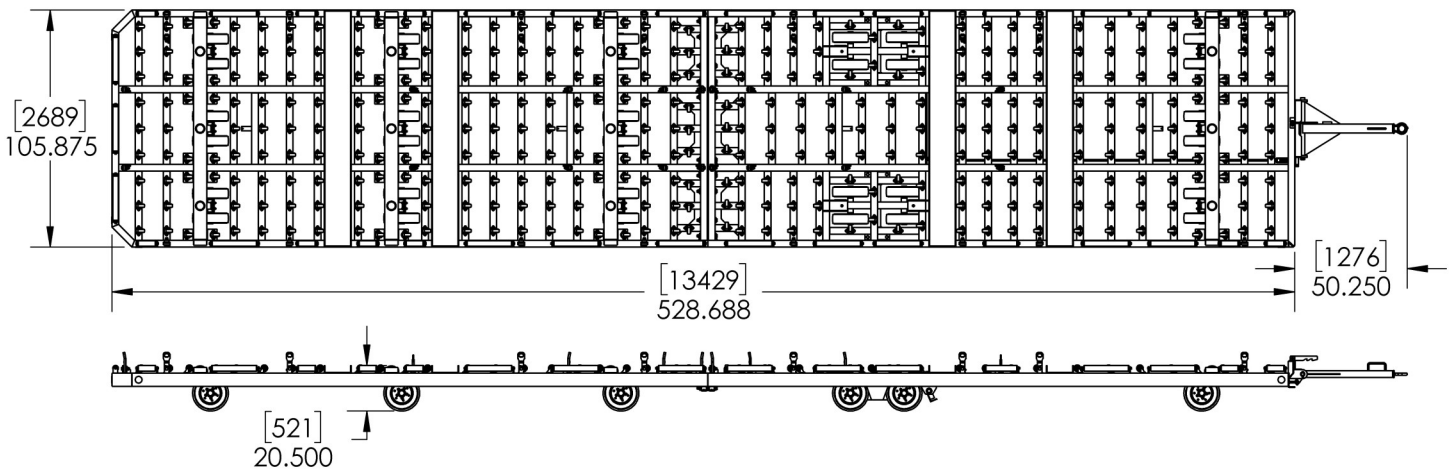

15F3925

40' Pallet Trailer

Building Quality Ground Support Products Since 1961

- Capacity 50,000 lbs.
- Holds up to (4) 96" x 196", (4) 88" x 125", (2) 96" x 238.5", and (1) 96" x 519" Pallets
- Towbar actuated brake system
- (36) 4.00 x 8 3 stage solid tires on 7 ga. rim
- Lead on rollers
- Epoxy powder coat

CLYDE

Clyde Machines
P.O. Box 194
1150 Hwy 55 N.
Glenwood, MN 56334 USA
(320) 634-4504
(320) 634-4506 Fax

www.clydemachines.com

15F3925

40' Pallet Trailer

Shipping Information

- Shipping Dimensions:
 - Weight - 9,520 lbs.
 - Length - 558"
 - Width - 206"
 - Height - 62"