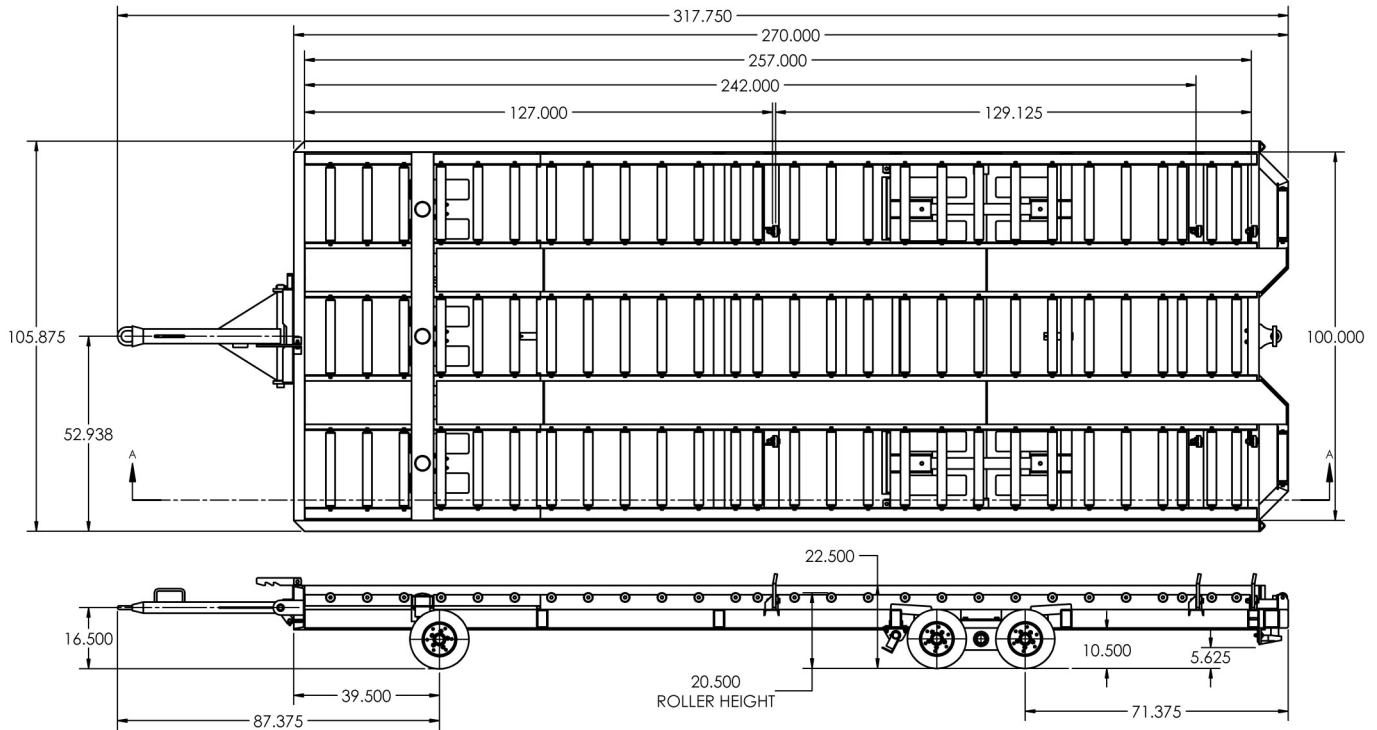

15F2625

20' Cargo Pallet Trailer

Building Quality Ground Support Products Since 1961

- Cargo capacity 30,000 lbs.
- Pallet capacity (2) 96" x 125" or (1) 96" x 196" or (1) 96" x 240"
- Triple front caster wheels
- (4) sets of dual rear wheels on tandem axels
- Towbar actuated rear brakes
- Grip strut walkways end-to-end
- Spring loaded tip-up stops
- Heavy duty rear hitch
- End load with 2.5" diameter rollers
- 4.00 x 8, 3 stage solid tires on 7 ga. rims

CLYDE

Clyde Machines
P.O. Box 194
1150 Hwy 55 N.
Glenwood, MN 56334 USA
(320) 634-4504
(320) 634-4506 Fax

www.clydemachines.com

15F2625

20' Cargo Pallet Trailer

Shipping Information

- Dimensions:
 - Weight - 5270 lbs
 - Length (towbar up) - 280"
 - Length (towbar down) - 318"
 - Width - 106"
 - Height - 24"