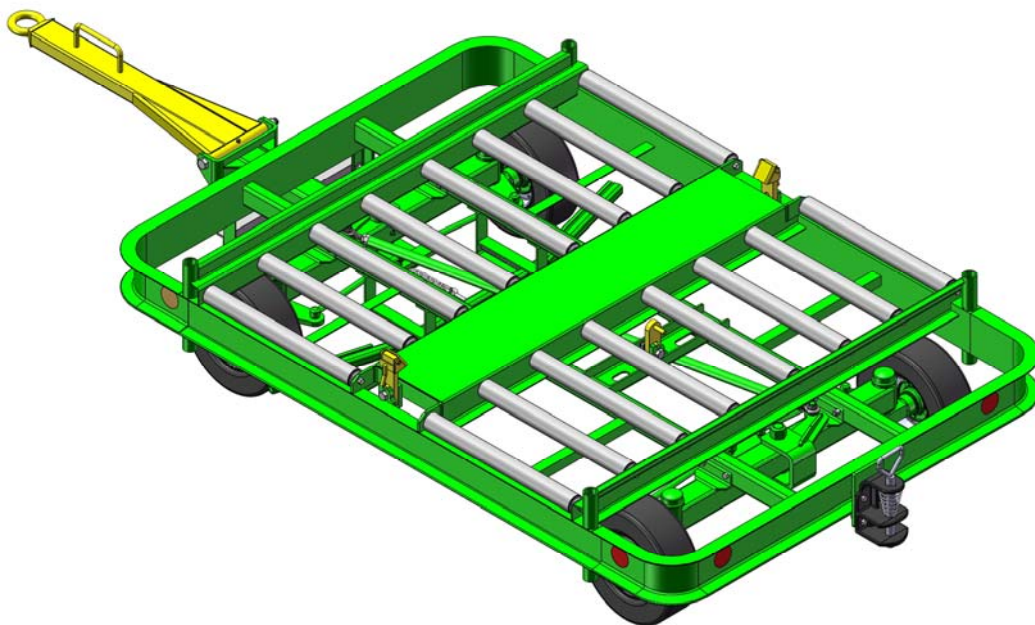

15F2990 & 15F2995

Container Trailer

Building Quality Ground Support Products Since 1961

- Side load roller deck
- Capacity — LD1, LD2, and LD3 containers
- Two wheel steering (15F2990)
- Four wheel steering (15F2995)
- Trailers are stackable for easy storage and safe shipping
- Towbar activated parking brake
- Durable powder coat finish

CLYDE

Clyde Machines
P.O. Box 194
1150 Hwy 55 N.
Glenwood, MN 56334 USA
(320) 634-4504
(320) 634-4506 Fax

www.clydemachines.com

15F2990 & 15F2995

Container Trailer

Shipping Information

- Overall Dimensions:
 - Weight - 1100 lbs
 - Length (towbar up) - 134"
 - Length (towbar down) - 156"
 - Width - 68"