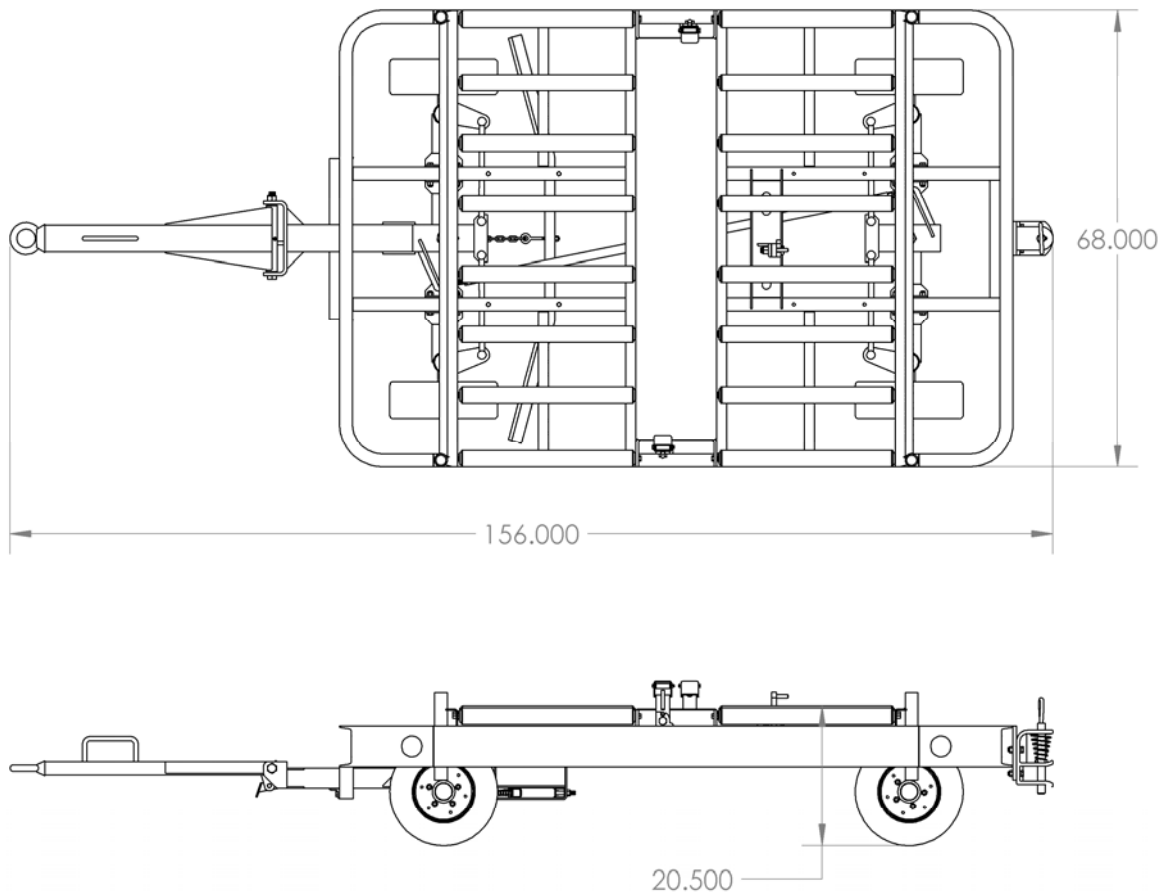

15F2990 & 15F2995

Container Trailer

Building Quality Ground Support Products Since 1961

- Side load roller deck
- Capacity — LD1, LD2, and LD3 containers
- Two wheel steering (15F2990)
- Four wheel steering (15F2995)
- Trailers are stackable for easy storage and safe shipping
- Towbar activated parking brake
- Durable powder coat finish

CLYDE

Clyde Machines
P.O. Box 194
1150 Hwy 55 N.
Glenwood, MN 56334 USA
(320) 634-4504
(320) 634-4506 Fax

www.clydemachines.com

15F2990 & 15F2995

Container Trailer

Shipping Information

- Overall Dimensions:
 - Weight - 1100 lbs
 - Length (towbar up) - 134"
 - Length (towbar down) - 156"
 - Width - 68"