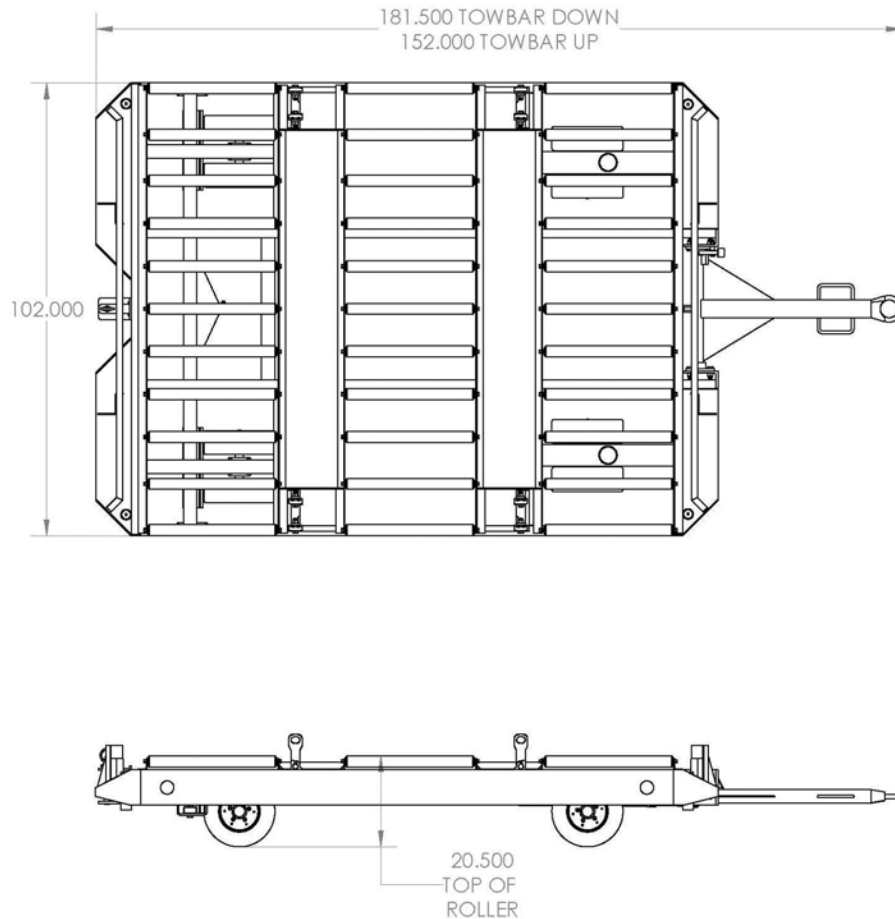

15F2927

Roller Deck Pallet Trailer

Building Quality Ground Support Products Since 1961

- Cargo capacity 15,000 lbs
- Pallet capacity 96" x 125" and 88" x 125"
- Grip strut walkways
- Spring loaded tip-up stops
- Towbar actuated brakes
- Rear hitch is an E-type, spring loaded pin unit (Other hitches are available upon request)
- Dual front wheel swivel casters with dual rear wheels
- Ridged front casters

CLYDE

Clyde Machines
P.O. Box 194
1150 Hwy 55 N.
Glenwood, MN 56334 USA
(320) 634-4504
(320) 634-4506 Fax

www.clydemachines.com

15F2927

Roller Deck Pallet Trailer

Shipping Information

- Dimensions:
 - Weight - 2400 lbs
 - Length - 181.5" (towbar down)
 - Length - 152" (towbar up)
 - Height - 23"
 - Width - 102"