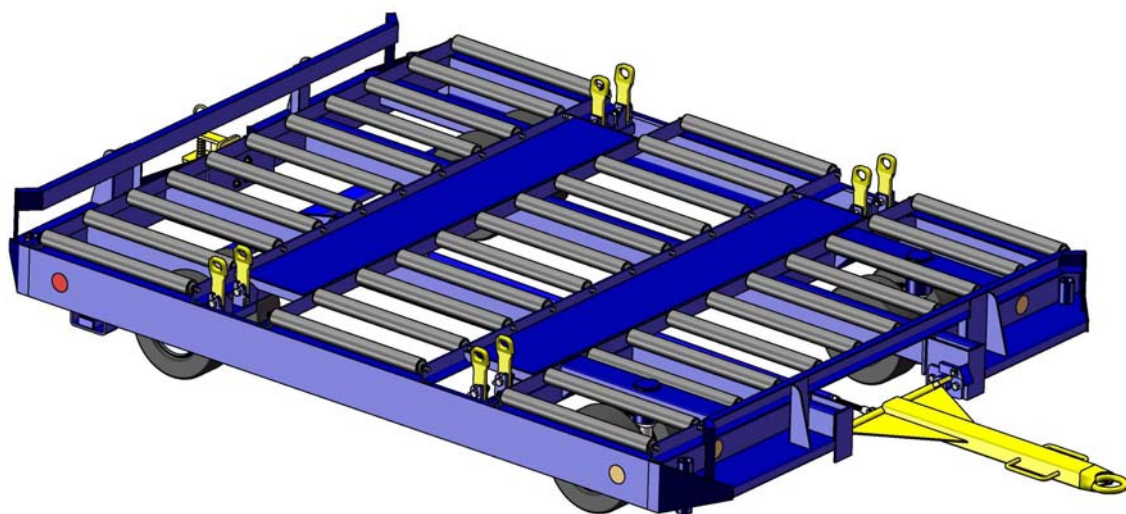

15F2927

Roller Deck Pallet Trailer

Building Quality Ground Support Products Since 1961

- Cargo capacity 15,000 lbs
- Pallet capacity 96" x 125" and 88" x 125"
- Grip strut walkways
- Spring loaded tip-up stops
- Towbar actuated brakes
- Rear hitch is an E-type, spring loaded pin unit (Other hitches are available upon request)
- Dual front wheel swivel casters with dual rear wheels
- Ridged front casters

CLYDE

Clyde Machines
P.O. Box 194
1150 Hwy 55 N.
Glenwood, MN 56334 USA
(320) 634-4504
(320) 634-4506 Fax

www.clydemachines.com

15F2927

Roller Deck Pallet Trailer

Shipping Information

- Dimensions:
 - Weight - 2400 lbs
 - Length - 181.5" (towbar down)
 - Length - 152" (towbar up)
 - Height - 23"
 - Width - 102"